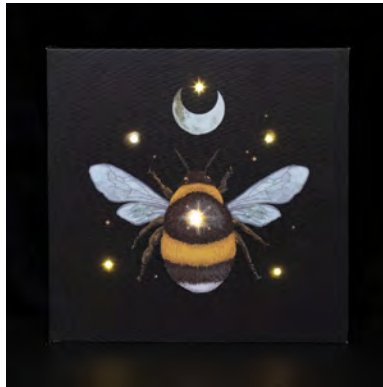

Declaration of Conformity

Something Different Wholesale Ltd, Upper Fforest Way, Enterprise Park, Swansea, SA6 8PJ

Contact Person– Anthony David

Email – customercare@somethingdifferentwholesale.co.uk

Phone Number – 01792 940288

Product Name: Forest Bee Light Up Canvas Plaque

Model: Wall Plaque

Product Code: DF_80823

We at SomethingDifferent Wholesale LTD recognise that the product mentioned in this document conforms to UK standards and regulations. This product upholds the UK specifications attached to it.

Authorising Name: Anthony David

Company Name: Something Different Wholesale LTD

Authorising Signature:

A handwritten signature in black ink, consisting of a stylized, looped initial 'A' followed by a long horizontal line.

Date: 22.11.2024

Review Date:22.10.2025