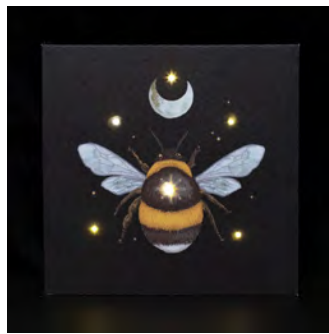

EU Declaration of Conformity

Name- Something Different Wholesale Ltd

Address- Something Different Wholesale Ltd, Utrechtseweg 341, 3818 EL Amersfoort,
Netherlands

Contact person- Anthony David

Email – EU@somethingdifferentwholesale.co.uk

Phone Number – +441792 940288

Product Name: Forest Bee Light Up Canvas Plaque

Model: Wall Plaque

Product Code: DF_80823

We at Something Different Wholesale LTD recognise that the product mentioned in this document conforms to EU standards and regulations. This product upholds the EU specifications attached to it.

Authorising Name: Anthony David

Company Name: Something Different Wholesale LTD

Authorising Signature:

Date: 22.11.2024

Review Date: 22.10.2025